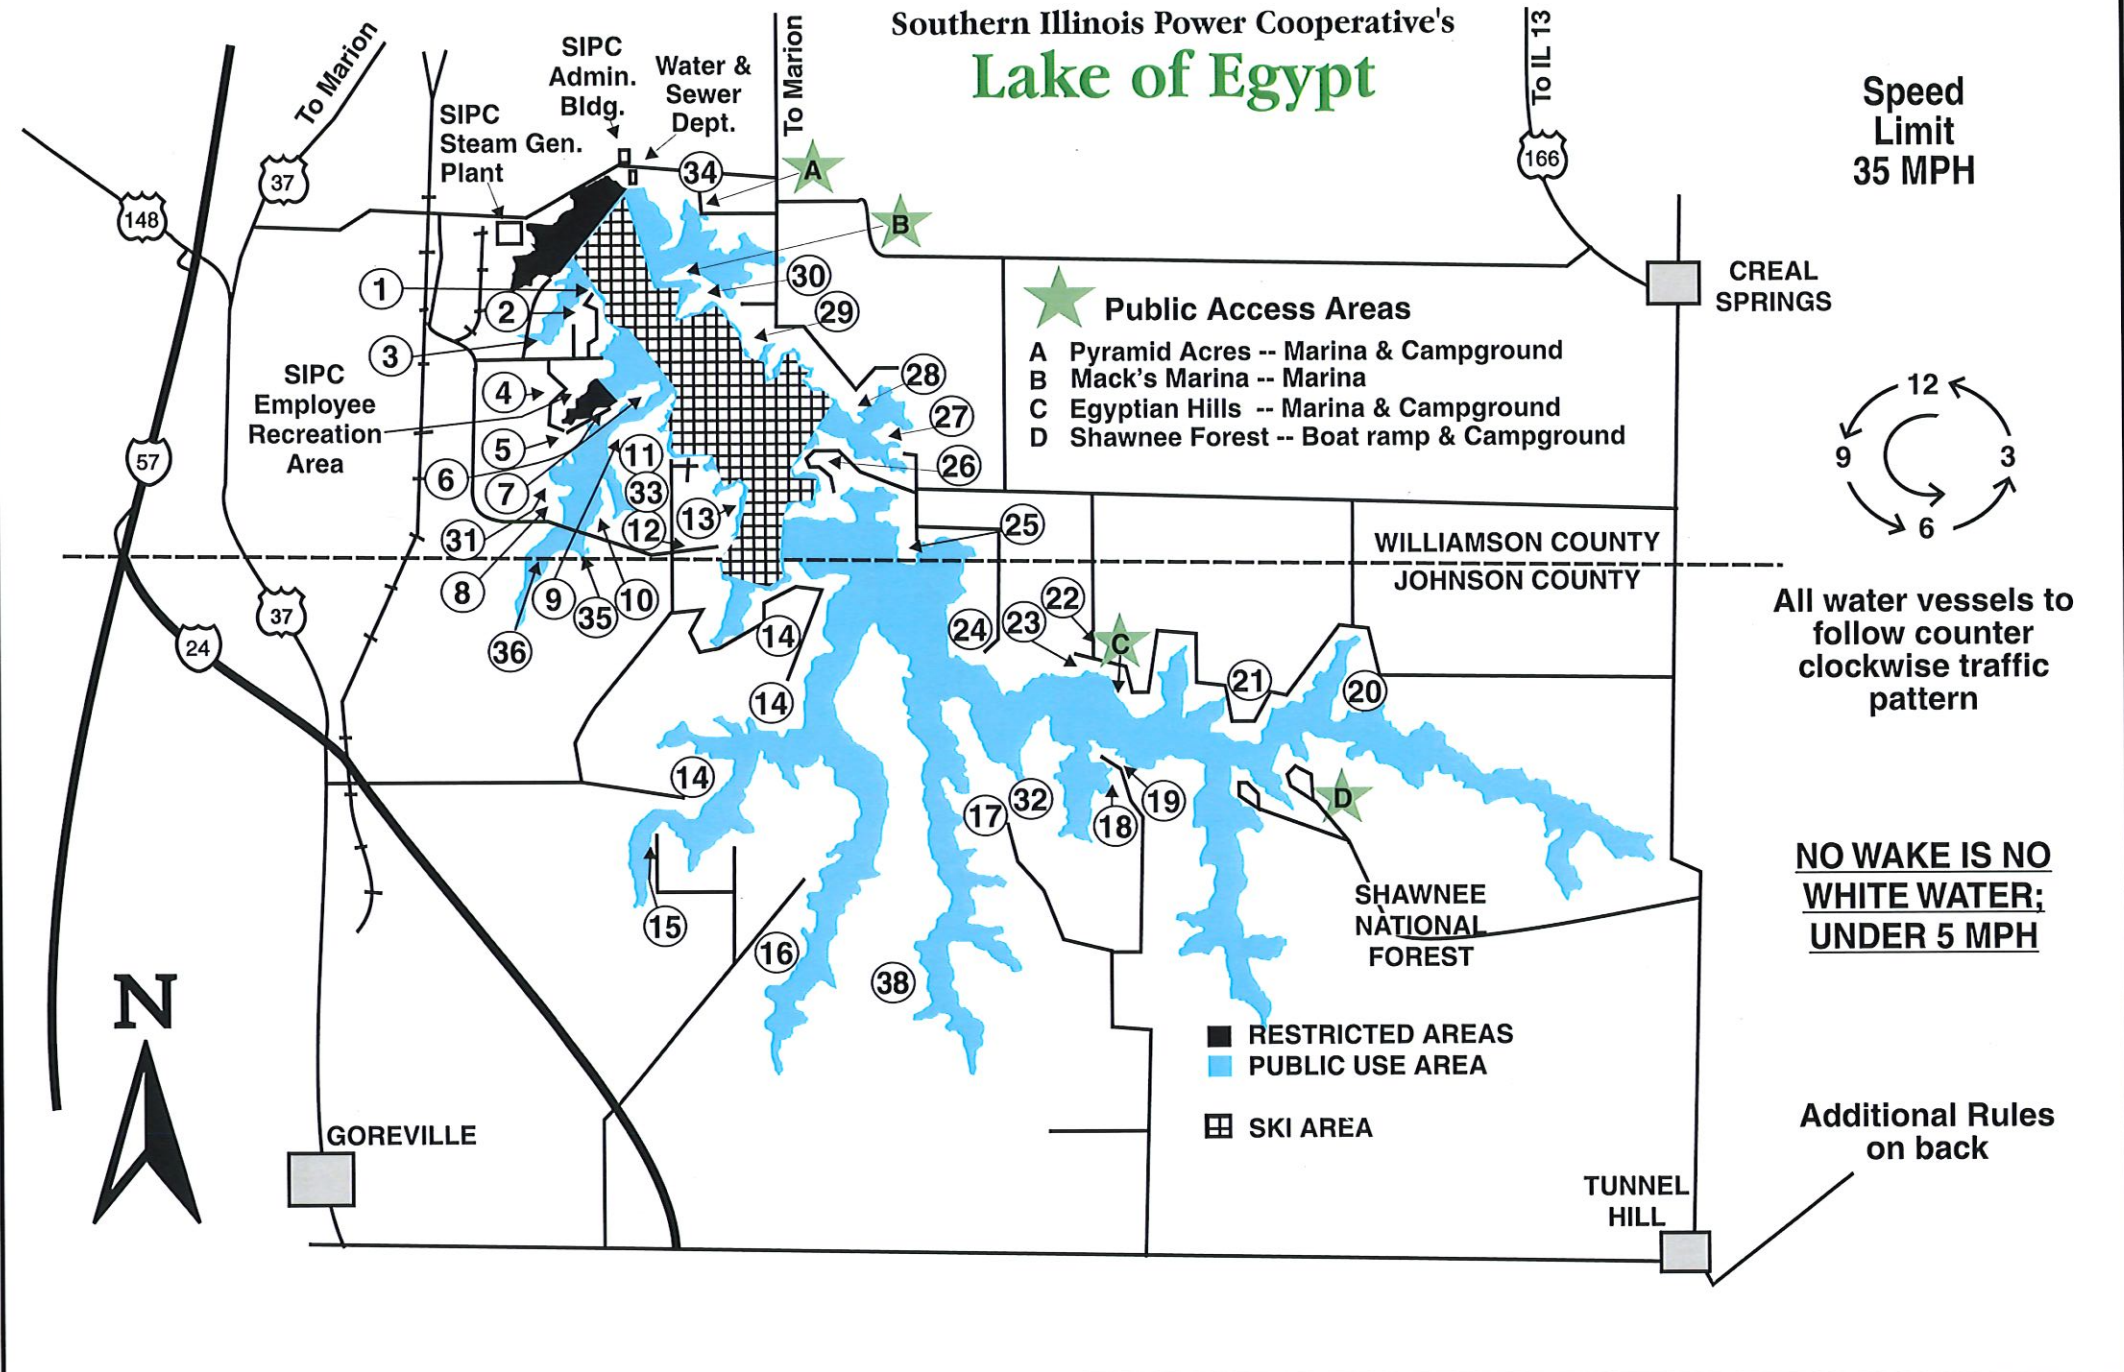

# Subdivisions

## Southern Illinois Power Cooperative's Lake of Egypt

1. Howard's Lakeside
2. Westgate
3. Lake of Egypt Country Club
4. Westgate II
5. Adams Acres
6. Woodland Hills
7. Fopal
8. Sleepy Hollow
9. Cedar Hills
10. Clifty Heights
11. Crestwood
12. Cedar Ridge
13. Saline Rock
14. Eagle Point Bay
15. Deer Ridge
16. Sugar Creek Ranch
17. Robinwood
18. Cox
19. Wagon Creek Haven
20. Wagon Creek Ranch
21. Egyptian Hills
22. Hunts
23. Wagon Creek Point
24. Pharoah's Gardens
25. Egyptian Acres
26. Egypt Shores
27. Lake Crest
28. North Shoreland
29. Lake Estates
30. Sunset Harbor
31. Clifty Bay
32. Mallard's Landing
33. Three Star
34. Pyramid Acres
35. Grahams Acres
36. Luxor Landing
38. The Peninsula